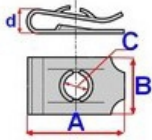

Speed nut 16043

Romix catalogue number: 16043

Quantity in package: 25

Dimensions: A 20 B 12,1 C 3 d 3,4

Brand	Model	Location	Description	OEM number
All brands		many locations		