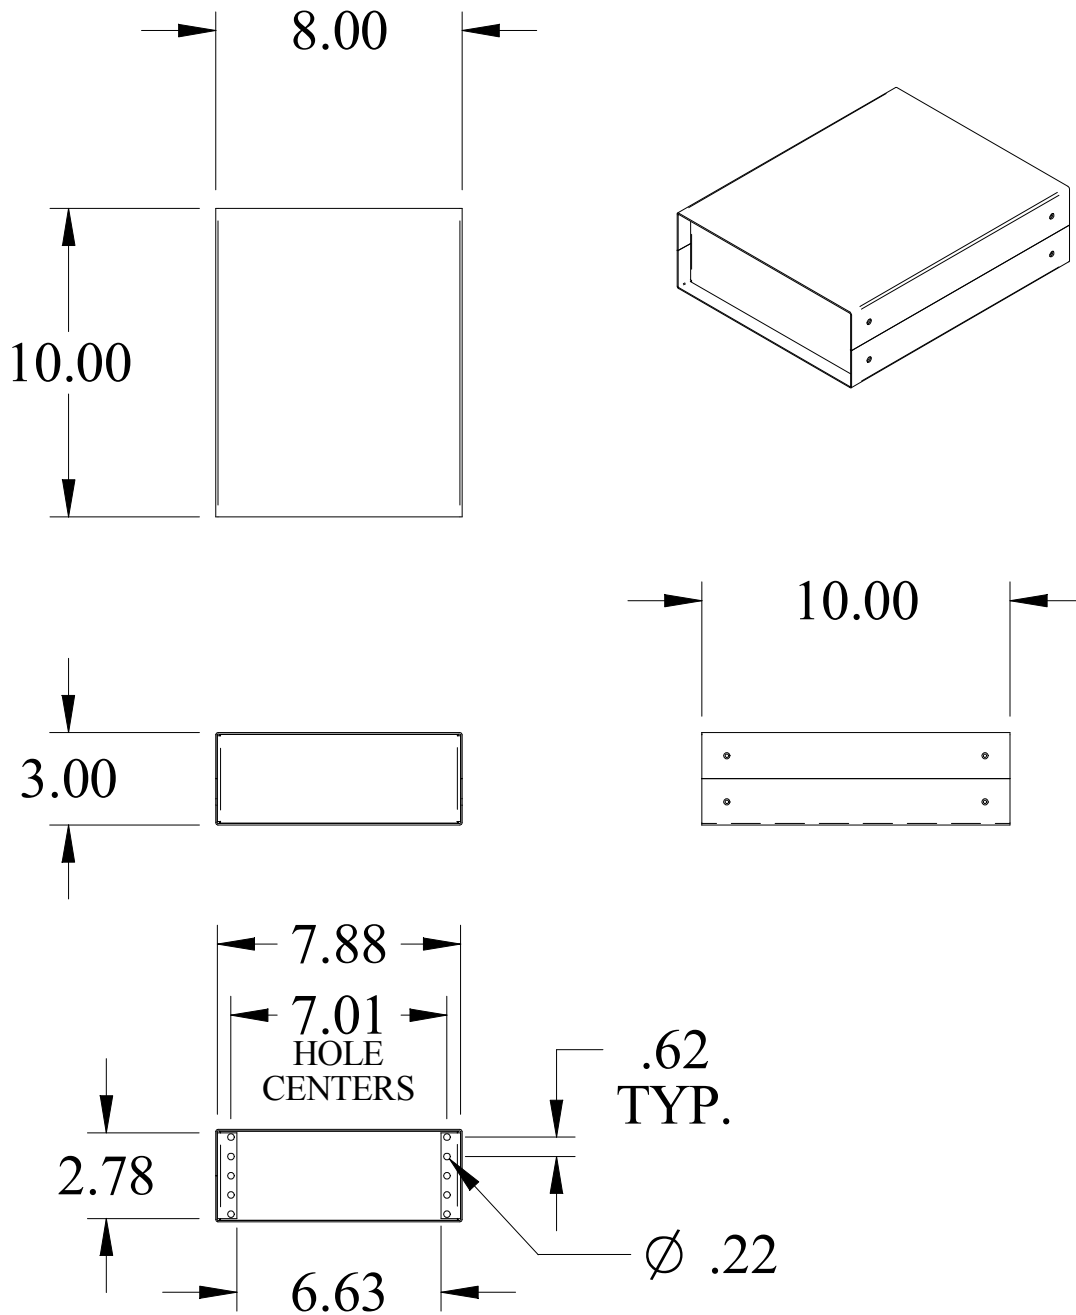

PART No. 1458E3

for more information visit

www.hammondmfg.com

Data subject to change without notice

ISOMETRIC VIEW NOT TO SCALE

FRONT PANEL REMOVED