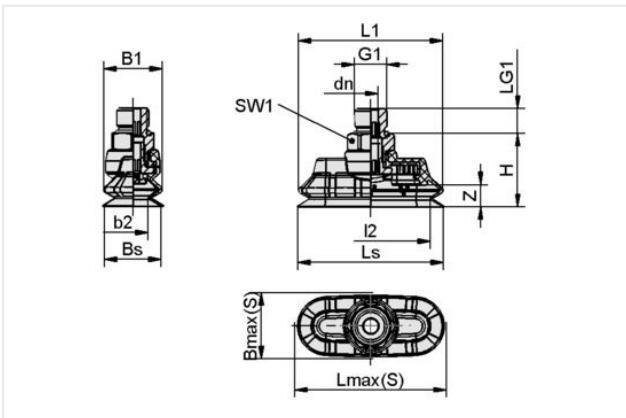

### Bellows suction cup (oval) for high dynamic on curved, oily surfaced workpieces

Dimensions (LxB): 80 x 35

Suction cup material: Silicone SI

Material hardness [Shore A]: 55 Shore A

Thread G1: G1/4"-M

Number of folds: 1.5

### Design Data

Attribute	Value
b2	21 mm
B1	35 mm
Bmax(S)	38 mm
Bs	34.50 mm
dn	6.10 mm
G1	G1/4"-M
H	34.20 mm
L2	66 mm
L1	80 mm
LG1	10 mm
Lmax(S)	83 mm
Ls	79.50 mm
SW1	17 mm
Z (Stroke)	11 mm

### Technical Data

Attribute	Value
Suction force at -200 mbar	24.90 N
Suction force at -400 mbar	49.80 N
Suction force (-600mbar)	74.70 N
Volume	26.12 cm <sup>3</sup>

## Bellows suction pad (oval)

SPOB1f 80x35 SI-55 G1/4-AG

Part no.:10.01.06.03740

<https://www.schmalz.com/10.01.06.03740>

Workpiece width (min)	30 mm
Hose diameter (empf.) d	8 mm
Dimensions (LxB)	80 x 35
Number of folds	1.50
Suction cup material	Silicone SI
Material hardness [Shore A]	55 Shore A
Weight	25.60 g
Product family	SPOB1f