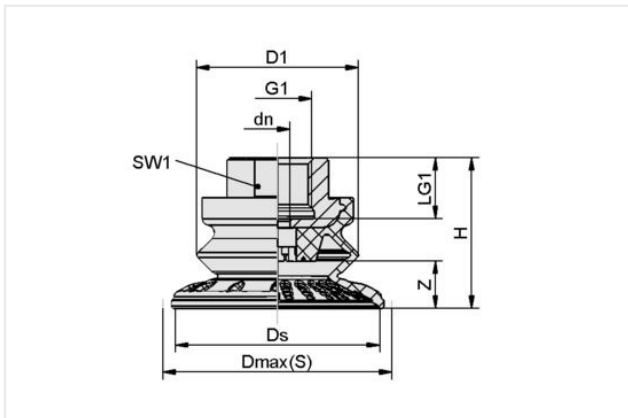

### Bellows suction cup (round) for markless handling of workpieces

Size: 30

Suction cup material: High temp material HT1

Material hardness [Shore A]: 60 Shore A

Nipple material: Aluminum

Connection: G1/4-IG

Number of folds: 1.5

### Design Data

| Attribute  | Value    |
|------------|----------|
| dn         | 4 mm     |
| D1         | 32 mm    |
| Dmax(S)    | 34 mm    |
| Ds         | 30.60 mm |
| G1         | G1/4"-F  |
| H          | 28 mm    |
| LG1        | 12 mm    |
| SW1        | 17 mm    |
| Z (Stroke) | 9 mm     |

### Technical Data

| Attribute                    | Value                |
|------------------------------|----------------------|
| Suction force (-600mbar)     | 22 N                 |
| Pull-off force               | 33 N                 |
| Lateral force                | 30 N                 |
| Lateral force (oily surface) | 13 N                 |
| Volume                       | 5.90 cm <sup>3</sup> |
| Curve radius (min) (convex)  | 40 mm                |
| Hose diameter (empf.) d      | 4 mm                 |
| Size                         | 30                   |