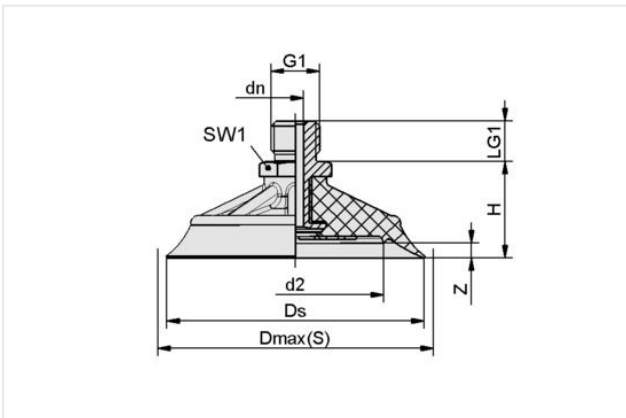

### Flat suction cup (round) for highly dynamic handling of wood

Size: 70

Suction cup material: Natural Rubber NK

Material hardness [Shore A]: 45 Shore A

Nipple material: Aluminum

Connection: G1/4-AG

### Design Data

Attribute	Value
d2	48 mm
dn	4.40 mm
Dmax(S)	74 mm
Ds	70 mm
G1	G1/4"-M
H	32.20 mm
LG1	11 mm
SW1	17 mm
Z (Stroke)	4 mm

Note: Acceptable dimensional tolerances for elastomer parts concerning to DIN ISO 3302-1 M3

### Technical Data

Attribute	Value
Size	70
Suction cup material	Natural Rubber NK
Suction force d2	100 N
Suction force (-600mbar)	200 N
Lateral force	145 N
Volume	16 cm <sup>3</sup>
Curve radius (min) (convex)	95 mm

## Flat suction cup (round)

SHFN 70 NK-45 G1/4-AG TV

Part no...:10.01.01.11697

<https://www.schmalz.com/10.01.01.11697>

Hose diameter (empf.) d	6 mm
Number of folds	0
Weight	31.50 g
Product family	SHFN

Note: Suction force: The specified suction forces are theoretical values at a vacuum of -0.6 bar and with a dry, smooth and flat workpiece surface - they do not include a safety factor Pull-off force: The pull-off force of the versions made of natural rubber is reduced by about 40% Hose diameter: The recommended hose diameter refers to a hose length of approx. 2 m