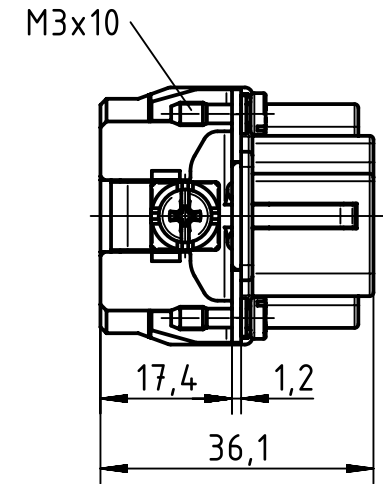

1 2 3 4 5 6

A

B

C

D

	All Dimensions in mm Original Size DIN A4		Scale 1:1	Free size tol.		Ref.	
						Sub.	
	All rights reserved		Created by FINKEV	Inspected by SCHMIDTM	Standardisation TIEMANNA	Date 2013-05-17	State Final Release
	Department EL PD - DE		Title Han 42DD-HMC-M-c			Doc-Key / ECM-Nr. 100530978/UGD/003/A 500000062216	
HARTING Electric GmbH & Co. KG D-32339 Espelkamp			Type TB	Number 09 16 242 3101		Rev. A	Page 1/1