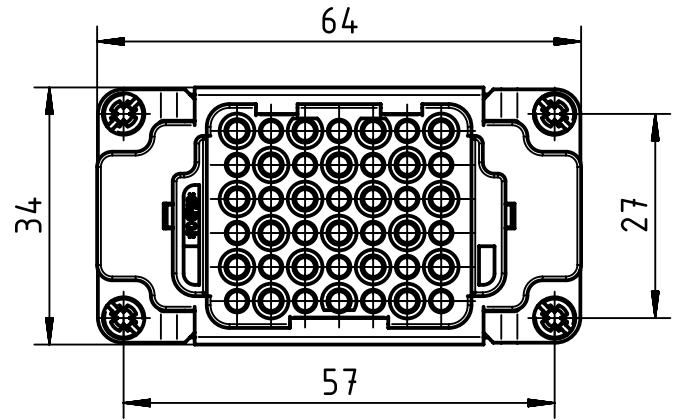

1 2 3 4 5 6

A

B

C

D

	All Dimensions in mm Original Size DIN A4		Scale 1:1	Free size tol.		Ref.	
						Sub.	
	All rights reserved		Created by FINKEV	Inspected by SCHMIDTM	Standardisation TIEMANNA	Date 2013-05-17	State Final Release
	Department EL PD - DE		Title Han 42DD-HMC-M-c			Doc-Key / ECM-Nr. 100530978/UGD/003/A 500000062216	
HARTING Electric GmbH & Co. KG D-32339 Espelkamp			Type TB	Number 09 16 242 3101		Rev. A	Page 1/1