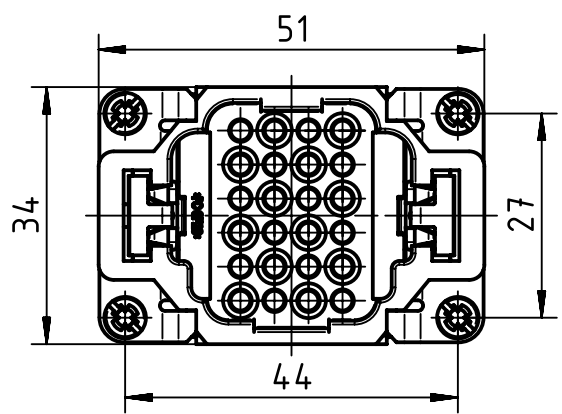

1 2 3 4 5 6

A

B

C

D

	All Dimensions in mm Original Size DIN A4		Scale 1:1	Free size tol.		Ref.
	All rights reserved Department EL PD - DE		Created by FINKEV	Inspected by SCHMIDTM	Standardisation TIEMANNA	Date 2013-05-17
HARTING Electric GmbH & Co. KG D-32339 Espelkamp			Title Han 24dd-HMC-C-c			Doc-Key / ECM-Nr. 100530973/UGD/003/A 500000062216
			Type TB	Number 09 16 224 3001		Rev. A Page 1/1