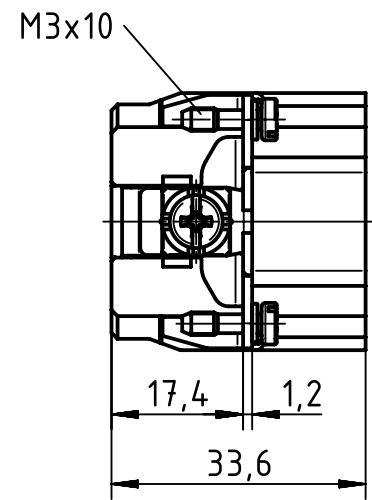

1 2 3 4 5 6

A

B

C

D

	All Dimensions in mm Original Size DIN A4		Scale 1:1	Free size tol.		Ref.
	All rights reserved Department EL PD - DE		Created by FINKEV	Inspected by SCHMIDTM	Standardisation TIEMANNA	Date 2013-05-17
HARTING Electric GmbH & Co. KG D-32339 Espelkamp			Title Han 24dd-HMC-C-c			Doc-Key / ECM-Nr. 100530973/UGD/003/A 500000062216
			Type TB	Number 09 16 224 3001		Rev. A Page 1/1