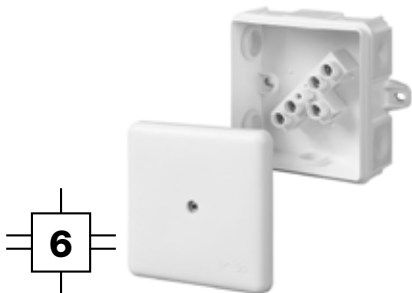

## INSTALLATION BOXES SURFACE-MOUNTED

**IP 55** **650 °C** **400 V** **PP**

### BOX 6-HOL.N/T MZ EP-LUX 5X2.5 mm<sup>2</sup> WITH BRANCH BOARD IP 55

Type	Colour	Pack. pcs.	Weight Pack./Kgs	Index
EP-LUX IP55	White RAL 9003	20	9,10	<b>0226-11</b>
	Grey RAL 7035	20	9,10	<b>0226-41</b>

NORM: PN-IEC-60998-1:2006.  
With external mounting brackets.  
Inside dimensions: 78x78x32 mm  
Dimensions: 86x86x39 mm