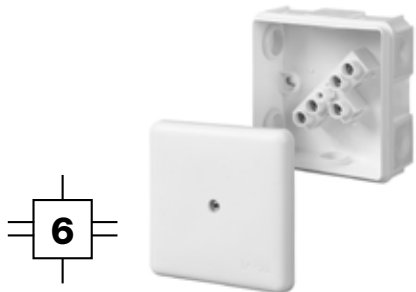

## INSTALLATION BOXES SURFACE-MOUNTED

IP 55 650 °C 400 V PP

### BOX 6-HOL.N/T EP-LUX 5X2.5 mm<sup>2</sup> WITH BRANCH BOARD IP 55

Type	Colour	Pack. pcs.	Weight Pack./Kgs	Index
EP-LUX IP55	White RAL 9003	20	9,10	<b>0226-01</b>
	Grey RAL 7035			<b>0226-05</b>

NORM: PN-IEC-60998-1:2006.  
Inside dimensions: 78x78x32 mm  
Dimensions: 86x86x39 mm