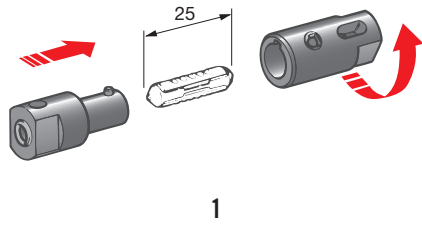

# GLASS & CONTINENTAL FUSE HOLDER

IMG	DESCRIPTION	COLOUR	CABLE	P/N BOX	M.O.Q.	P/N BULK	M.O.Q.
1	FUSEHOLDER WITH BLACK CONTINENTAL FUSE 8A	■ Black	0.25÷2	0100300	25	0300300	1000
	FUSEHOLDER WITH GREEN CONTINENTAL FUSE 16A	■ Black				0350002	1000
2	FUSEHOLDER WITH GLASS FUSE 2A - 5X20 mm	■ Black	0.25÷2	0100306	25	0300306	1000
3	FUSEHOLDER WITH BLACK CONTINENTAL FUSE 8A	■ Black	Male connection 6.3 mm	0100303	25		
	FUSEHOLDER WITHOUT CONTINENTAL FUSE	■ Black	Male connection 6.3 mm			0300305	500
4	FUSEHOLDER WITH BLACK CONTINENTAL FUSE 8A	□ White	Male connection 6.3 mm	0100304	25		