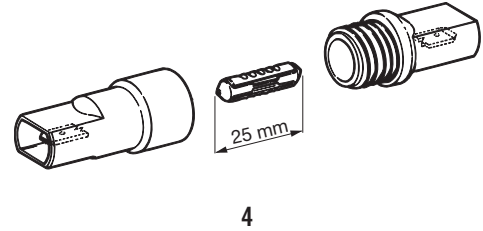

# GLASS & CONTINENTAL FUSE HOLDER

IMG	DESCRIPTION	COLOUR	CABLE	P/N BOX	M.O.Q.	P/N BULK	M.O.Q.
1	FUSEHOLDER WITH BLACK CONTINENTAL FUSE 8A	■ Black	0.25÷2	0100300	25	0300300	1000
	FUSEHOLDER WITH GREEN CONTINENTAL FUSE 16A	■ Black				0350002	1000
2	FUSEHOLDER WITH GLASS FUSE 2A - 5X20 mm	■ Black	0.25÷2	0100306	25	0300306	1000
3	FUSEHOLDER WITH BLACK CONTINENTAL FUSE 8A	■ Black	Male connection 6.3 mm	0100303	25		
	FUSEHOLDER WITHOUT CONTINENTAL FUSE	■ Black	Male connection 6.3 mm			0300305	500
4	FUSEHOLDER WITH BLACK CONTINENTAL FUSE 8A	□ White	Male connection 6.3 mm	0100304	25		