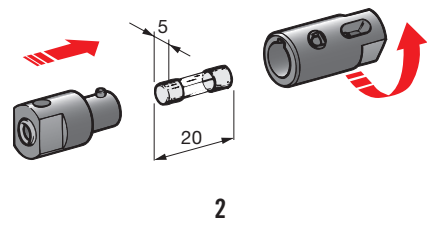

# GLASS & CONTINENTAL FUSE HOLDER

IMG	DESCRIPTION	COLOUR	CABLE	P/N BOX	M.O.Q.	P/N BULK	M.O.Q.
1	FUSEHOLDER WITH BLACK CONTINENTAL FUSE 8A	■ Black	0.25÷2	0100300	25	0300300	1000
	FUSEHOLDER WITH GREEN CONTINENTAL FUSE 16A	■ Black				0350002	1000
2	FUSEHOLDER WITH GLASS FUSE 2A - 5X20 mm	■ Black	0.25÷2	0100306	25	0300306	1000
3	FUSEHOLDER WITH BLACK CONTINENTAL FUSE 8A	■ Black	Male connection 6.3 mm	0100303	25		
	FUSEHOLDER WITHOUT CONTINENTAL FUSE	■ Black	Male connection 6.3 mm			0300305	500
4	FUSEHOLDER WITH BLACK CONTINENTAL FUSE 8A	□ White	Male connection 6.3 mm	0100304	25		