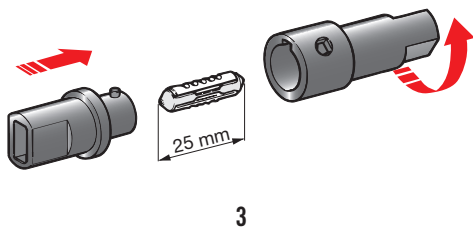

# GLASS & CONTINENTAL FUSE HOLDER

IMG	DESCRIPTION	COLOUR	CABLE	P/N BOX	M.O.Q.	P/N BULK	M.O.Q.
1	FUSEHOLDER WITH BLACK CONTINENTAL FUSE 8A	■ Black	0.25÷2	0100300	25	0300300	1000
	FUSEHOLDER WITH GREEN CONTINENTAL FUSE 16A	■ Black				0350002	1000
2	FUSEHOLDER WITH GLASS FUSE 2A - 5X20 mm	■ Black	0.25÷2	0100306	25	0300306	1000
3	FUSEHOLDER WITH BLACK CONTINENTAL FUSE 8A	■ Black	Male connection 6.3 mm	0100303	25		
	FUSEHOLDER WITHOUT CONTINENTAL FUSE	■ Black	Male connection 6.3 mm			0300305	500
4	FUSEHOLDER WITH BLACK CONTINENTAL FUSE 8A	□ White	Male connection 6.3 mm	0100304	25		